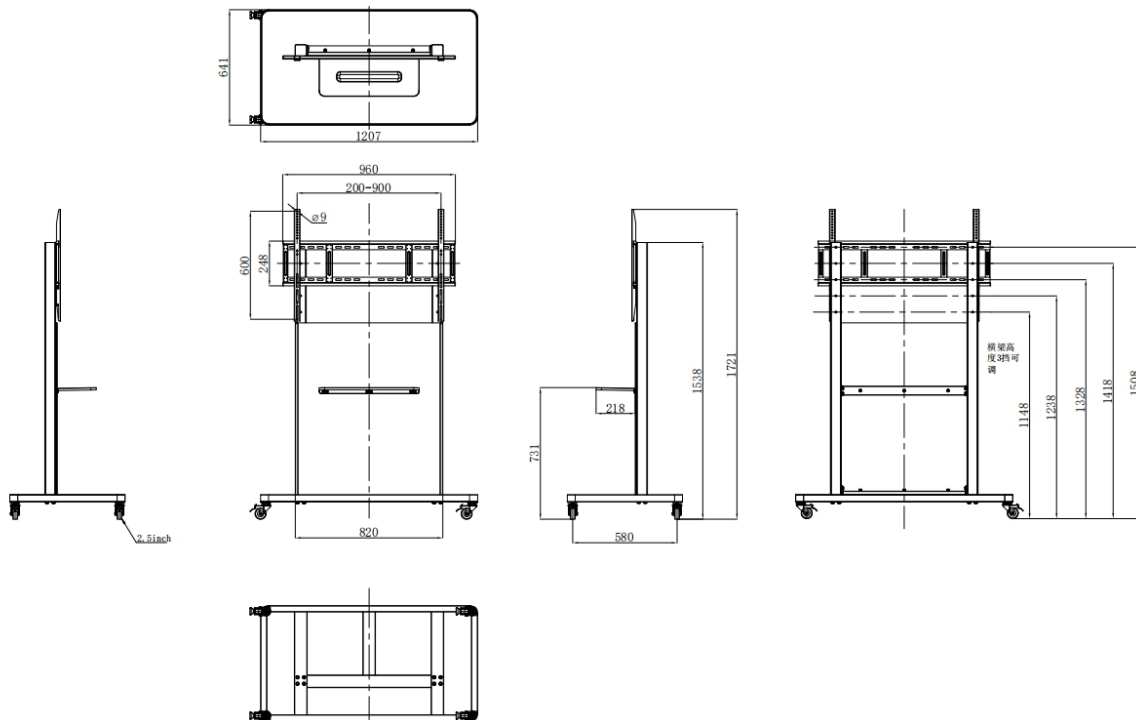

### Dimensions

## Physical Specifications

Dimension (L×W×H)	48"×25"×68"
Dimension with Package (L×W×H)	61"×36"×5"
Net Weight	83Lbs
Gross Weight	100Lbs
Max Load	265Lbs
Max Screen Size	55-98 inch
Castor Size	2.5inch
Matching Wall Mount	WIB9060F/WIB9060G
Color	Gray (bracket),Black (Hanging plate) White(optional)