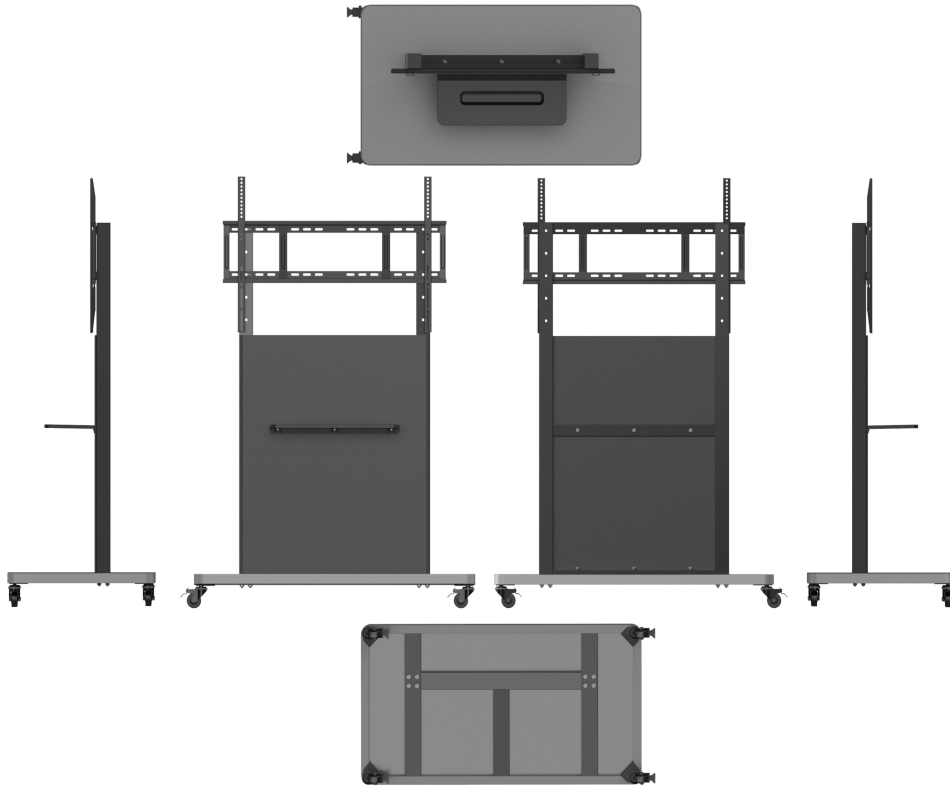

## Mobile Stand for Interactive Screens

### Appearance

### Dimensions

## Physical Specifications

Dimension (L×W×H)	48"×25"×68"
Dimension with Package (L×W×H)	61"×36"×5"
Net Weight	83Lbs
Gross Weight	100Lbs
Max Load	265Lbs
Max Screen Size	55-98 inch
Castor Size	2.5inch
Matching Wall Mount	WIB9060F/WIB9060G
Color	Gray (bracket),Black (Hanging plate) White(optional)