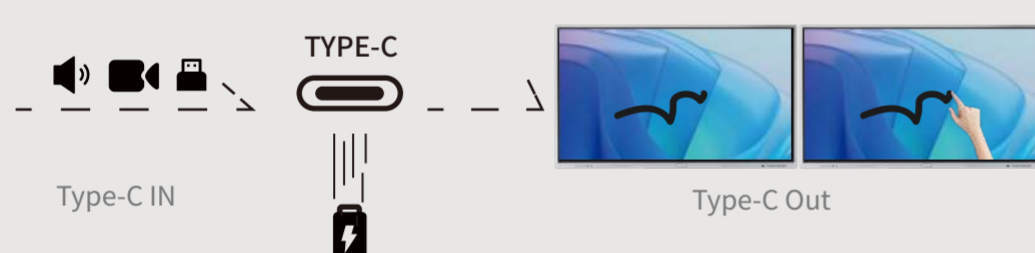

Type-C In & Out

VT13 Series comes with full-functional Type-C in port and unique Type-C out port that supports bidirectional simultaneous display and touch control as well as 100W charging.

- Type-C in: Charging/ Audio/ Video/ USB
- Type-C out: Charging/ Two-way simultaneous display and touch

Easily Pluggable Webcam (Optional)

For customers who desire a camera, we provide a plug-and-play webcam module with various specifications.

- Resolution: 13MP/ 48MP
- Field of View: 110°/ 90°
- Microphone: 8-array