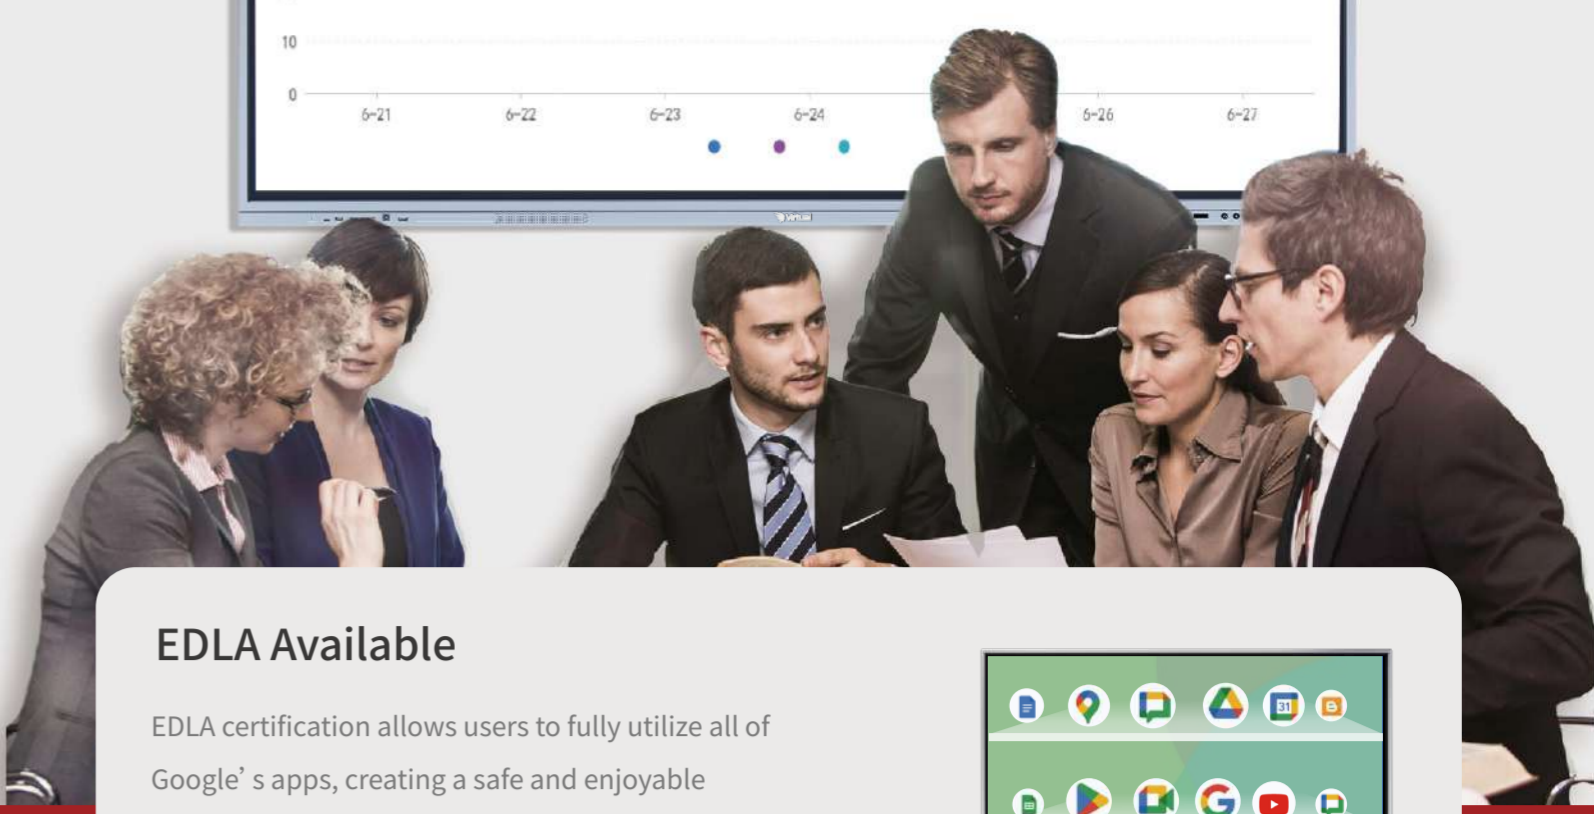

EDLA Available

EDLA certification allows users to fully utilize all of Google's apps, creating a safe and enjoyable experience with Google's software and services.

Unprecedented Smooth Online Collaboration

The powerful octa-core CPU of VT13 Series ensures high-speed access to the internet, allowing users to browse high-definition videos and participate in online conferences without lag and delay.