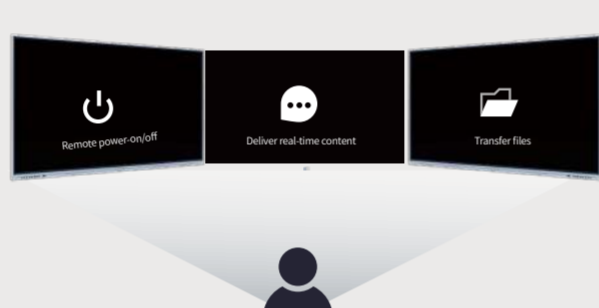

MDM Powered by Virtual

We provide powerful mobile device management(MDM) to help enterprises centrally control their touch panels and effectively secure data.